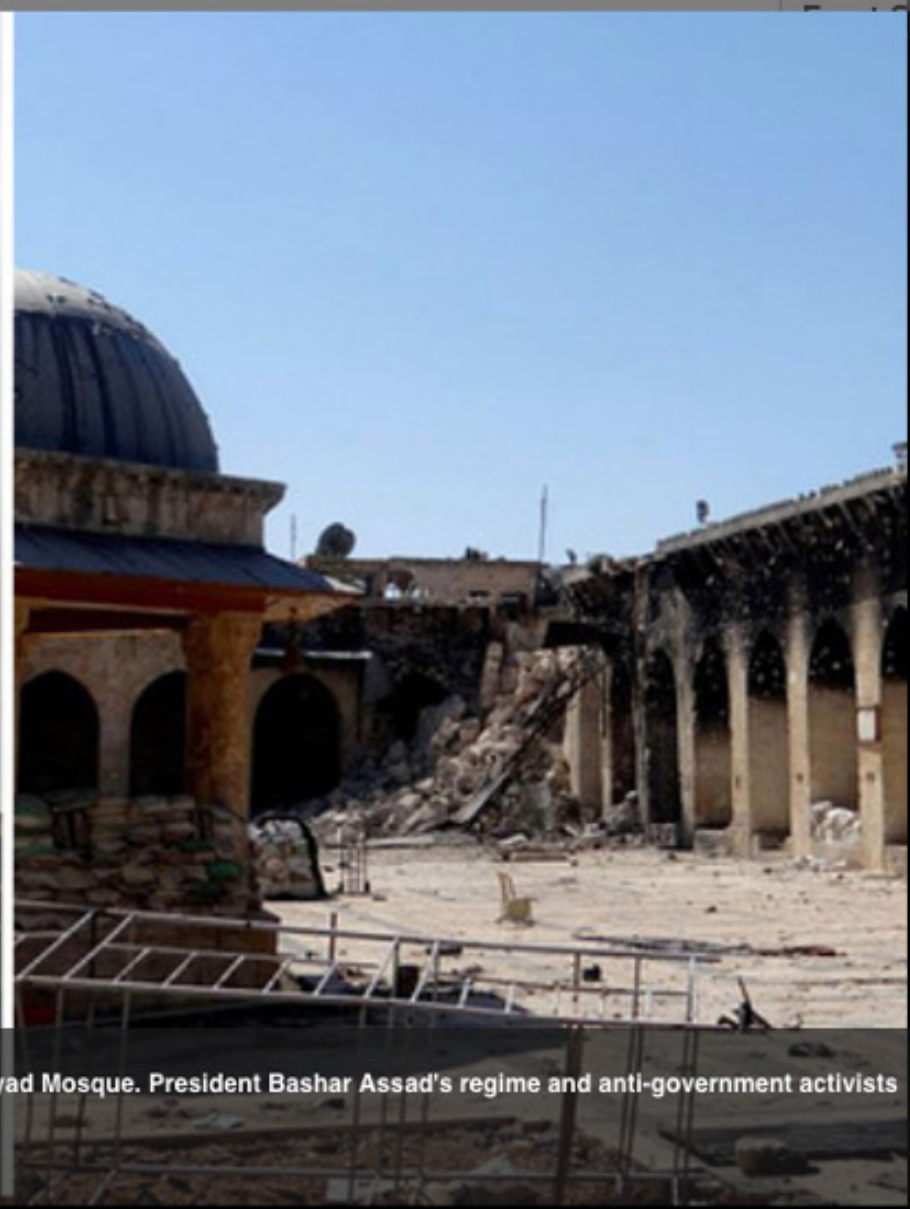

A picture taken on April 16, left, shows the intact minaret of Aleppo's Umayyad Mosque. President Bashar Assad's regime and anti-government activists traded blame for an attack that destroyed the minaret Wednesday.