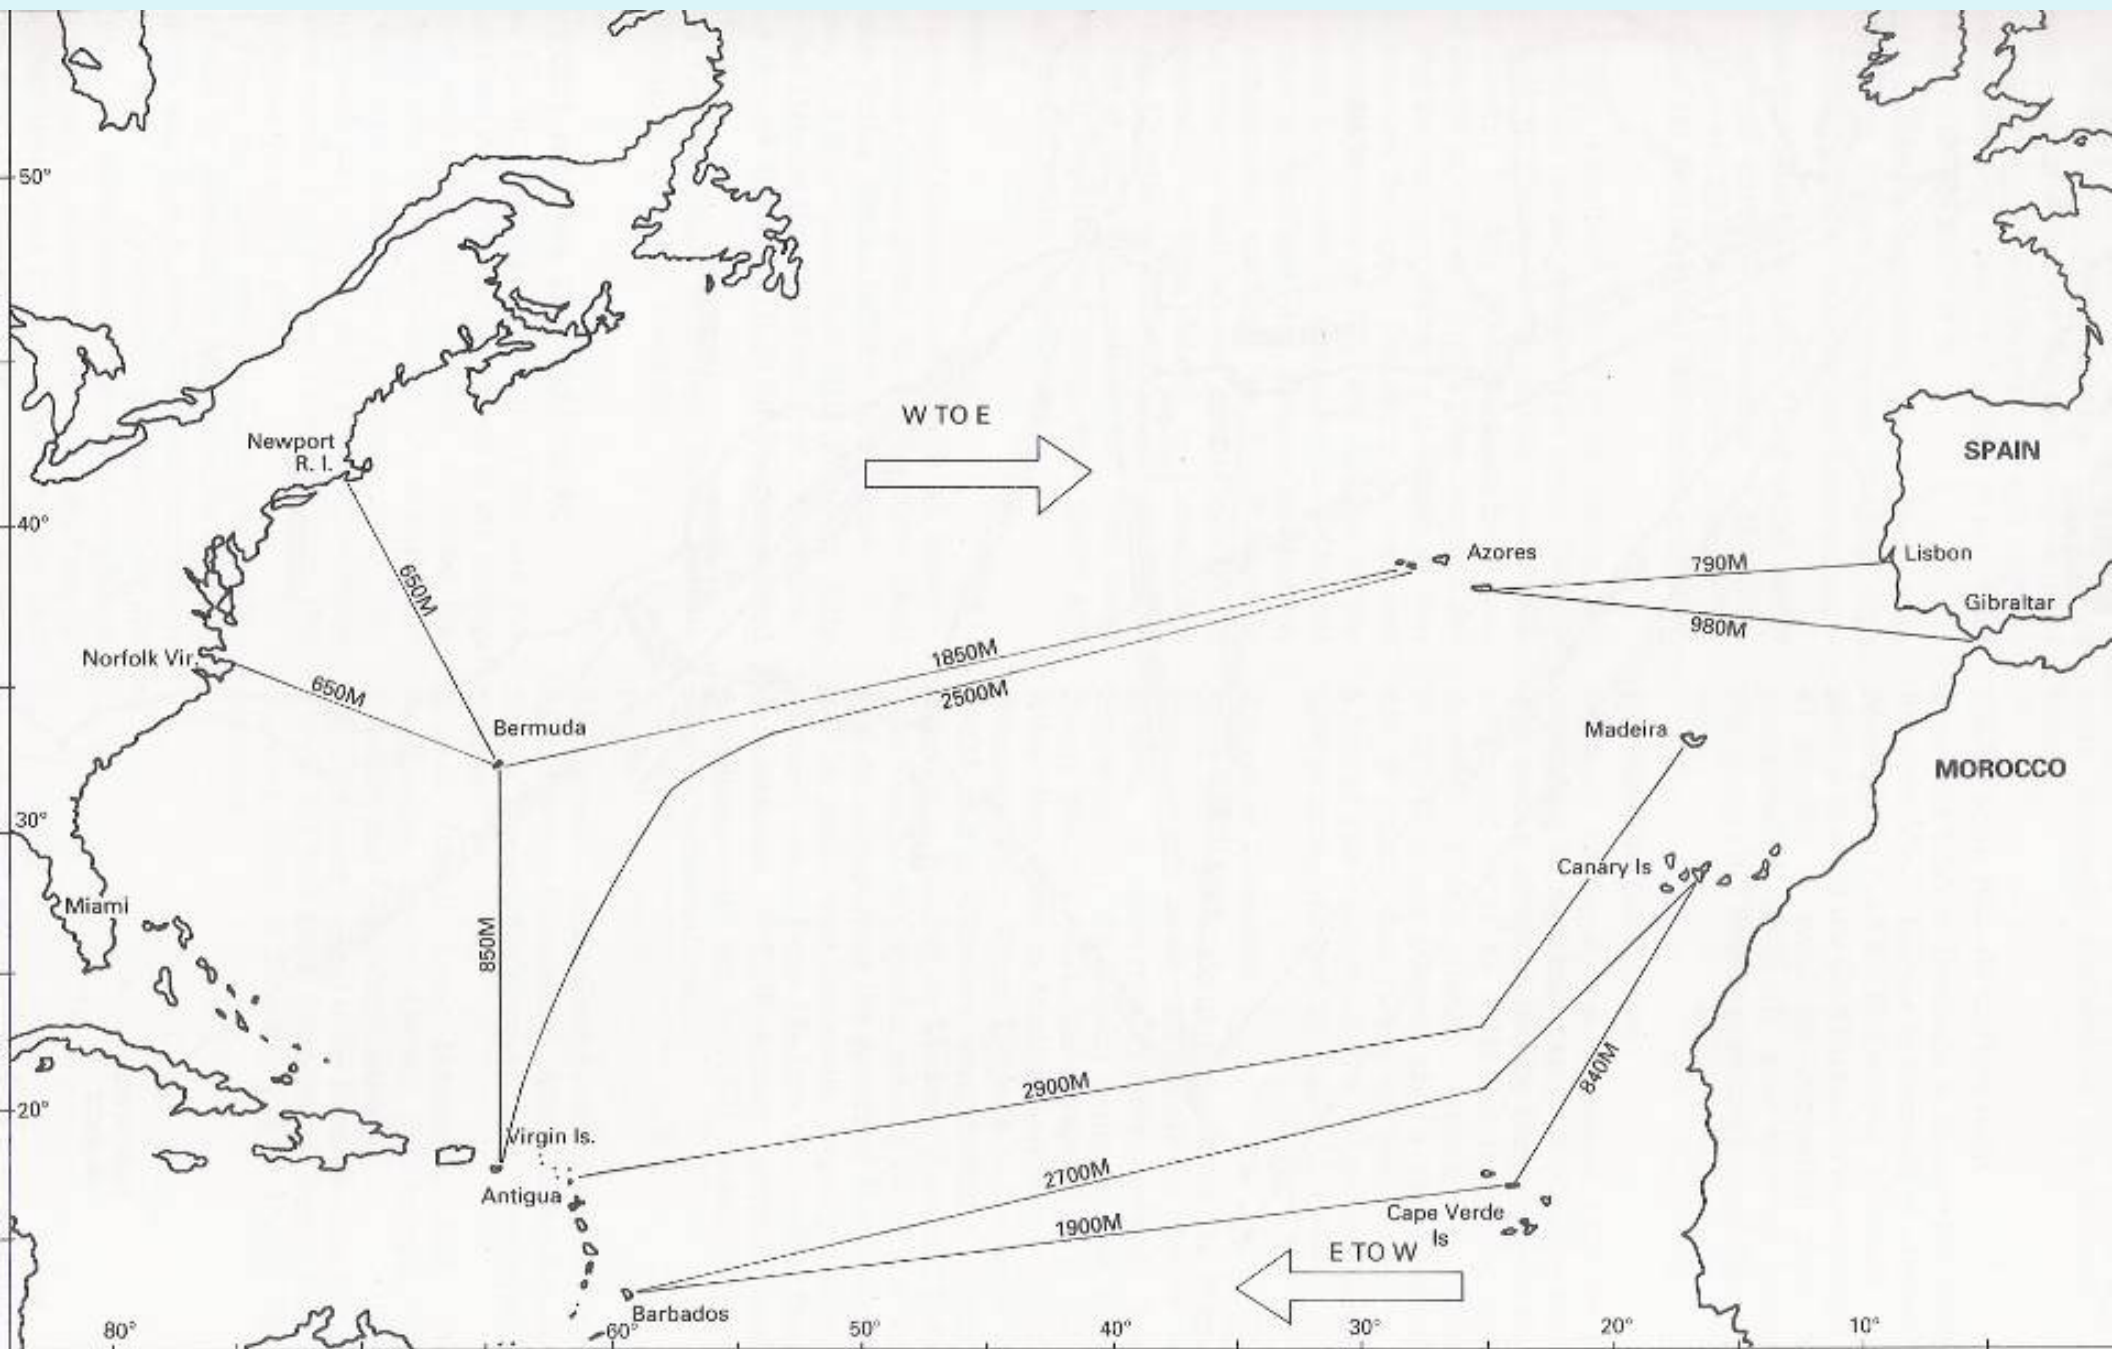

Sailing into Retirement

Bill and Judy's

“Most Excellent Adventure”

BEAUFORT FORCE 8
WIND SPEED: 34-40 KNOTS

SEA: WAVE HEIGHT 5.5-7.5M (18-25FT), MODERATELY HIGH WAVES OF GREATER LENGTH, EDGES OF CREST BEGIN TO BREAK INTO THE SPINDRIFT, FOAM BLOWN IN WELL MARKED STREAKS ALONG WIND DIRECTION.

ATLANTIC OCEAN

AZORES
(Port.)
Pico São Miguel

MADEIRA ISLANDS
(Port.)

CANARY ISLANDS
(Spain)
Santa Cruz de Tenerife
Las Palmas de Gran Canaria

A Coruña
Cape Finisterre
Porto
PORTUGAL
Lisbon
Sevilla
Strait of Gibraltar
Tanger
Rabat
Casablanca
Safi
MOROCCO
Marrakech
Atlas
Tindouf
El Aaiun

TURKEY

SYRIA

LEBANON

ISRAEL

LIBYA

EGYPT

JORDAN

1755 - 2005
SANT MIQUEL DEL PORT

Data SIO, NOAA, U.S. Navy, NGA, GEBCO
© 2009 Europa Technologies
© 2009 Tele Atlas
US Dept of State Geographer
20°15'23.67" N 5°50'07.68" E

©2009 Google

Eye alt 8016.93 km

Thanks for coming